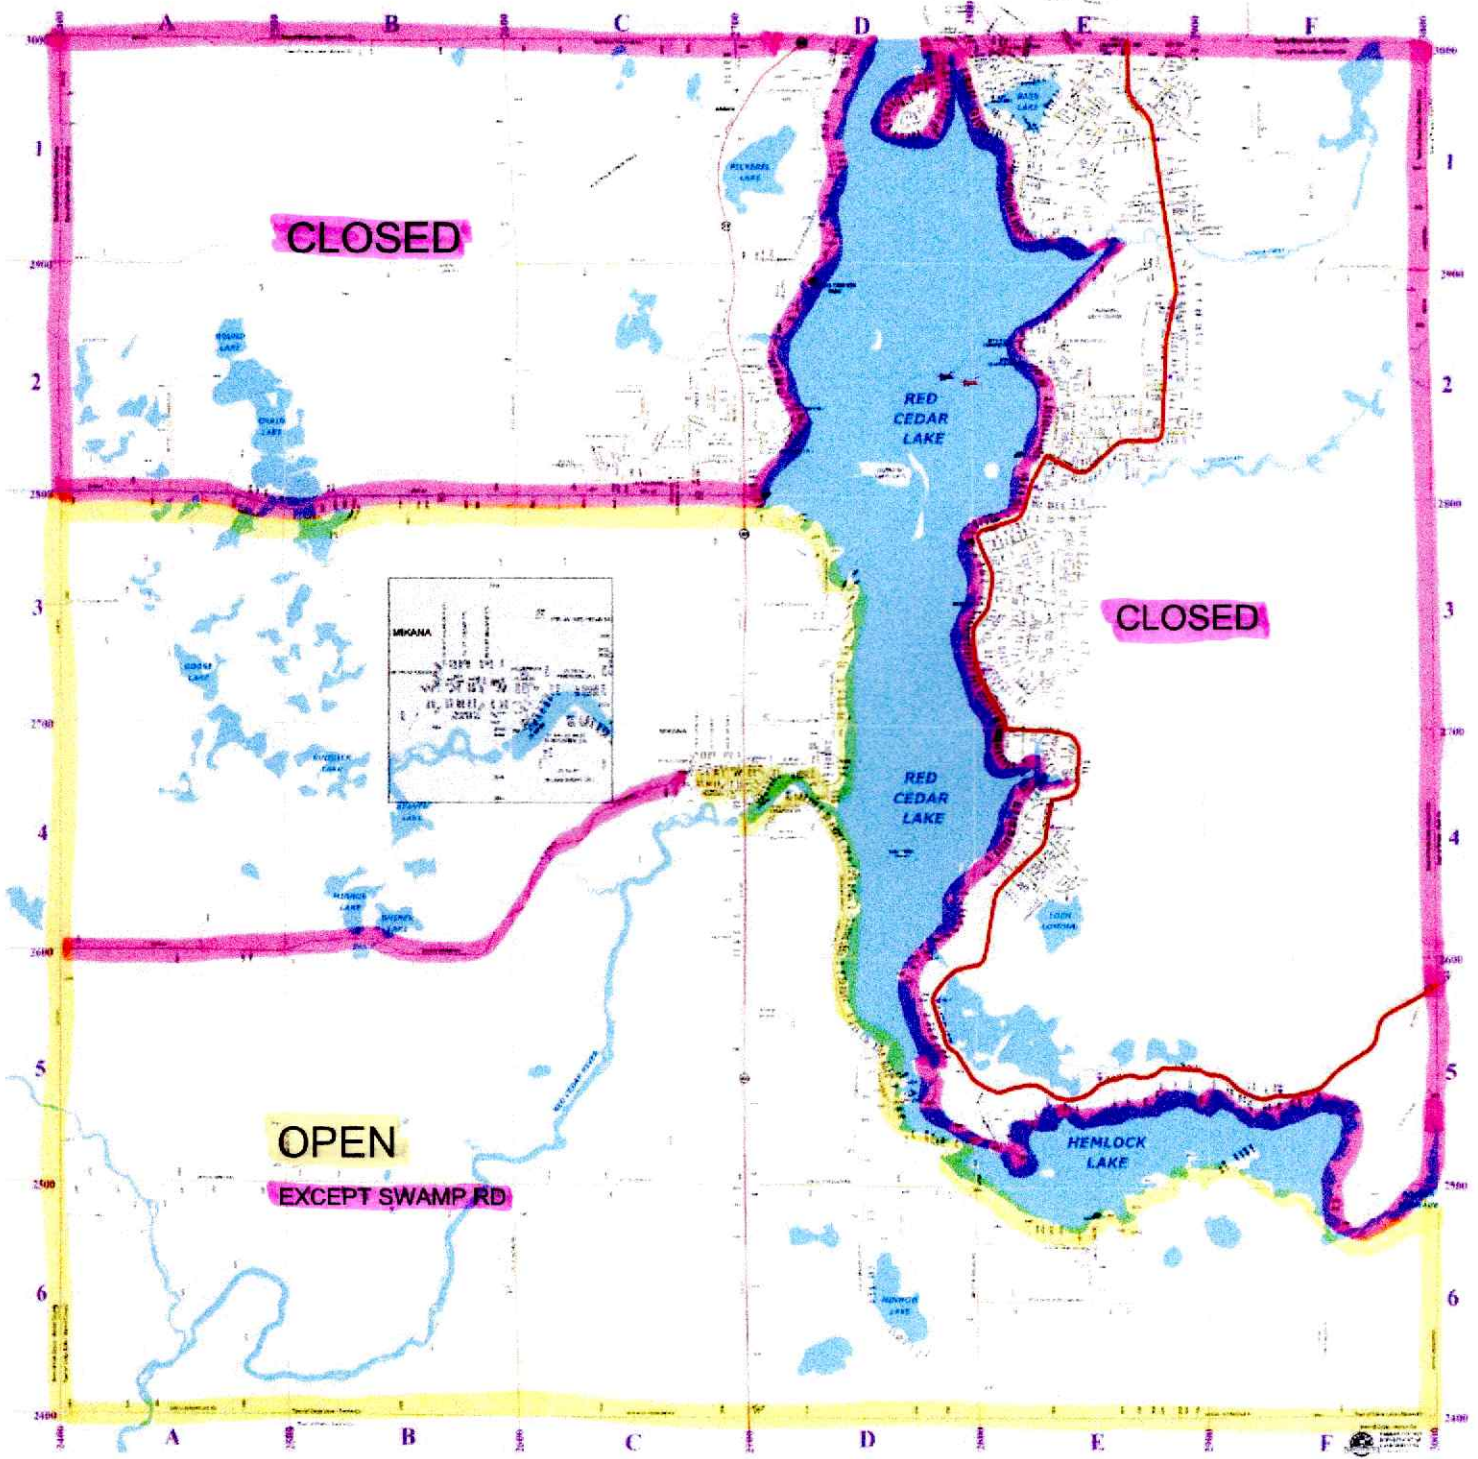

Cedar Lake Township

OPEN 4/18/2025 SOUTH OF CO HWY V, WEST OF RED CEDAR LAKE EXCEPT SWAMP RD (26-26 3/4 AVE)

CLOSED NORTH OF CO HWY V AND EAST SIDE OF RED CEDAR LAKE